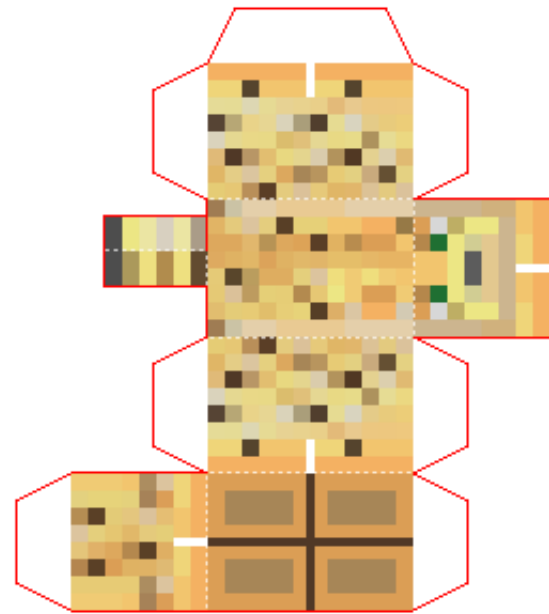

Minecraft Papercraft Chess Sheet 2
<http://minecraftpapercraft.com/chess>