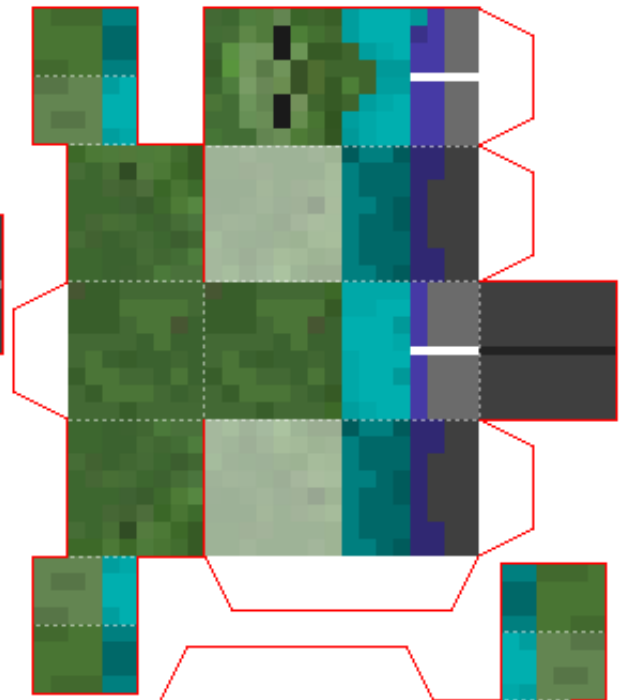

Minecraft Papercraft Chess Set

<http://minecraftpapercraft.com/chess>

Instructions

- 1) Print out the five chess piece sheets
- 2) Cut along all of the red lines
- 3) Fold and crease along the fold lines
- 4) Glue each chess piece together
- 5) Print out 2 copies of each board sheet (you'll have 4 printed sheets)
- 6) Tape or glue the board sheets together

Minecraft Papercraft Chess Sheet 4

<http://minecraftpapercraft.com/chess>

Minecraft Papercraft Chess Board

Top Left / Bottom Right

<http://minecraftpapercraft.com/chess>

Instructions:

Print two copies of this sheet to use as the **top left** and **bottom right** parts of the chess board.

Minecraft Papercraft Chess Board

Bottom Left / Top Right

<http://minecraftpapercraft.com/chess>

Instructions:

Print two copies of this sheet to use as the **bottom left** and **top right** parts of the chess board.

Minecraft Papercraft Chess Board

Top Left / Bottom Right

<http://minecraftpapercraft.com/chess>

Instructions:

Print two copies of this sheet to use as the **top left** and **bottom right** parts of the chess board.