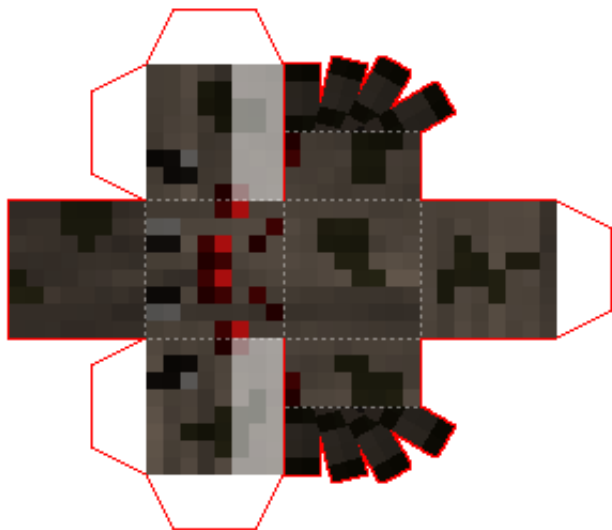

Minecraft Papercraft Chess Set

<http://minecraftpapercraft.com/chess>

Instructions

- 1) Print out the five chess piece sheets
- 2) Cut along all of the red lines
- 3) Fold and crease along the fold lines
- 4) Glue each chess piece together
- 5) Print out 2 copies of each board sheet (you'll have 4 printed sheets)
- 6) Tape or glue the board sheets together

Minecraft Papercraft Chess Sheet 4

<http://minecraftpapercraft.com/chess>

Minecraft Papercraft Chess Board

Top Left / Bottom Right

<http://minecraftpapercraft.com/chess>

Instructions:

Print two copies of this sheet to use as the **top left** and **bottom right** parts of the chess board.

Minecraft Papercraft Chess Board

Bottom Left / Top Right

<http://minecraftpapercraft.com/chess>

Instructions:

Print two copies of this sheet to use as the **bottom left** and **top right** parts of the chess board.

Minecraft Papercraft Chess Board

Top Left / Bottom Right

<http://minecraftpapercraft.com/chess>

Instructions:

Print two copies of this sheet to use as the **top left** and **bottom right** parts of the chess board.