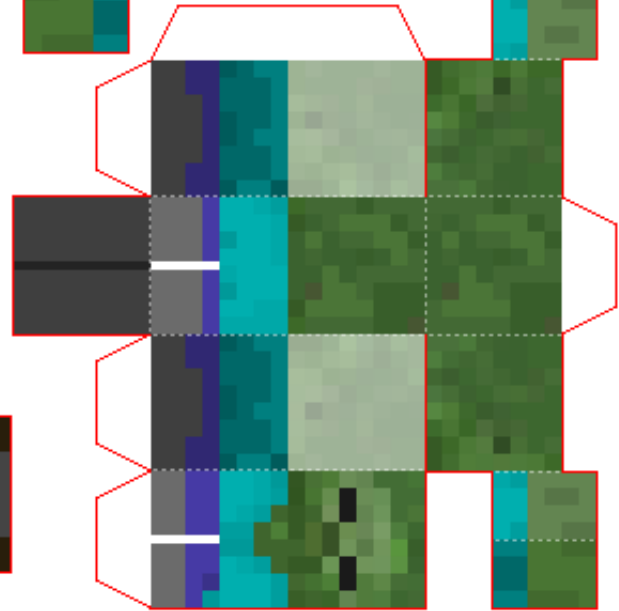

Minecraft Papercraft Chess Set

<http://minecraftpapercraft.com/chess>

Instructions

- 1) Print out the five chess piece sheets
- 2) Cut along all of the red lines
- 3) Fold and crease along the fold lines
- 4) Glue each chess piece together
- 5) Print out 2 copies of each board sheet (you'll have 4 printed sheets)
- 6) Tape or glue the board sheets together

Minecraft Papercraft Chess Sheet 4

<http://minecraftpapercraft.com/chess>

Minecraft Papercraft Chess Board

Top Left / Bottom Right

<http://minecraftpapercraft.com/chess>

Instructions:

Print two copies of this sheet to use as the **top left** and **bottom right** parts of the chess board.

Minecraft Papercraft Chess Board

Bottom Left / Top Right

<http://minecraftpapercraft.com/chess>

Instructions:

Print two copies of this sheet to use as the **bottom left** and **top right** parts of the chess board.

Minecraft Papercraft Chess Board

Top Left / Bottom Right

<http://minecraftpapercraft.com/chess>

Instructions:

Print two copies of this sheet to use as the **top left** and **bottom right** parts of the chess board.