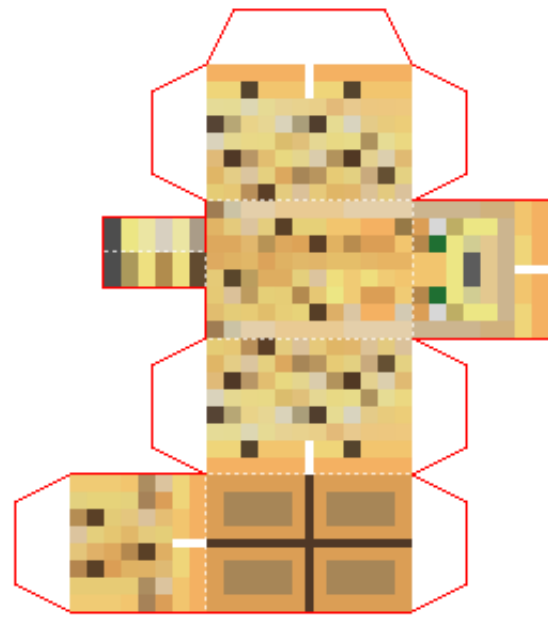

Minecraft Papercraft Chess Sheet 2
<http://minecraftpapercraft.com/chess>