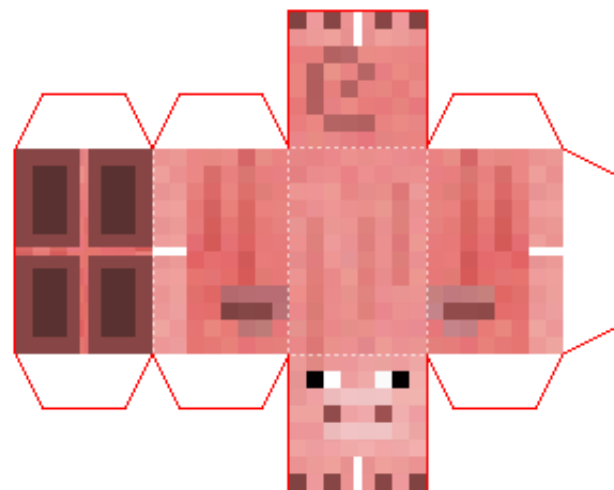

Minecraft Papercraft Chess Sheet 2
<http://minecraftpapercraft.com/chess>