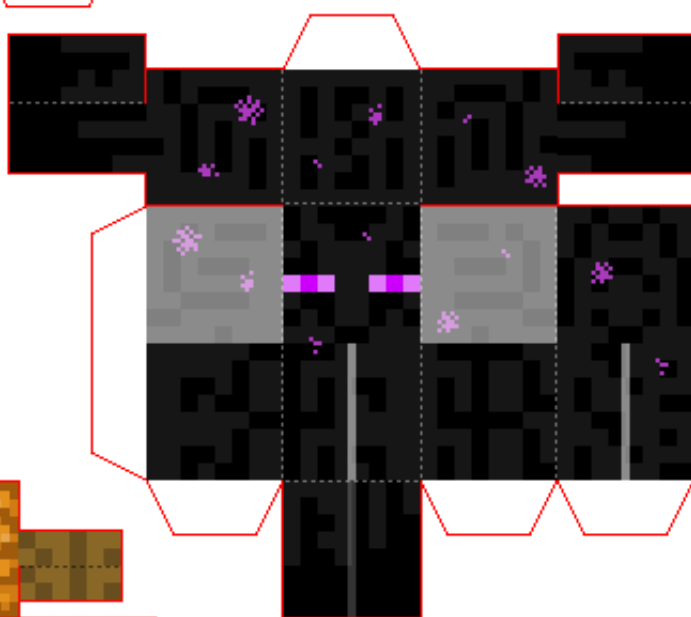

Minecraft Papercraft Chess Sheet 1

<http://minecraftpapercraft.com/chess>