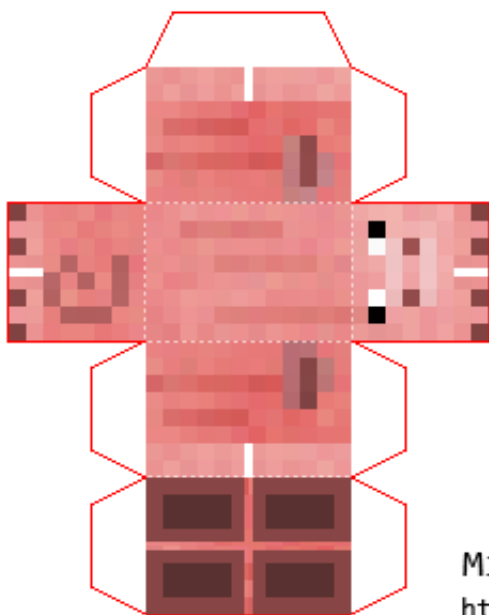

Minecraft Papercraft Chess Sheet 2
<http://minecraftpapercraft.com/chess>