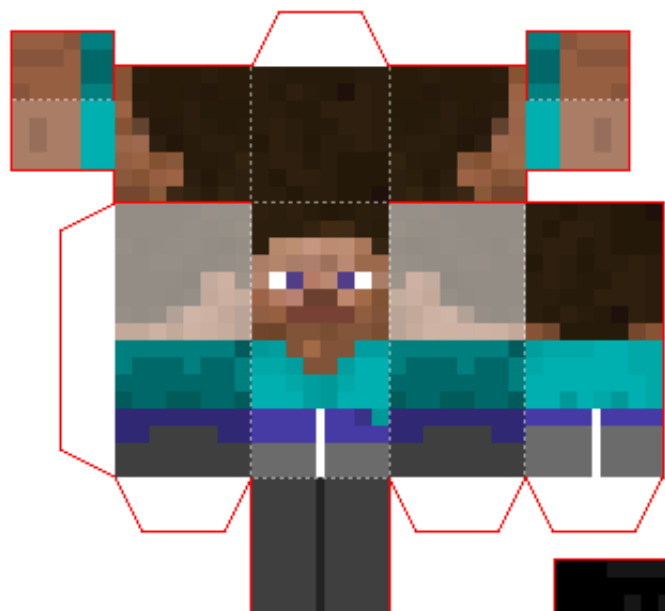

Minecraft Papercraft Chess Sheet 1

<http://minecraftpapercraft.com/chess>