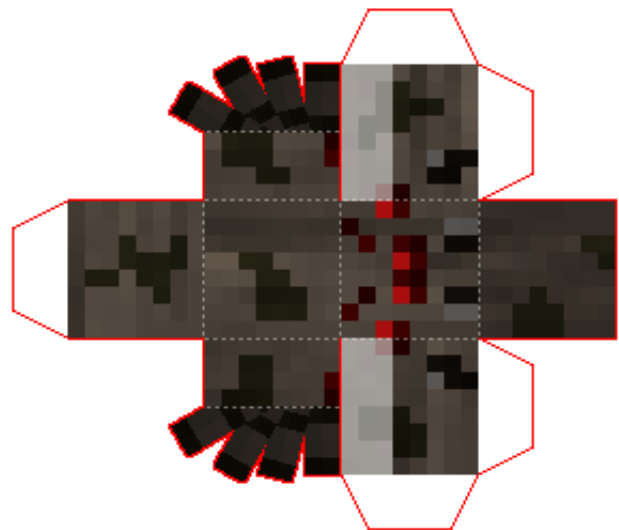

Minecraft Papercraft Chess Set

<http://minecraftpapercraft.com/chess>

Instructions

- 1) Print out the five chess piece sheets
- 2) Cut along all of the red lines
- 3) Fold and crease along the fold lines
- 4) Glue each chess piece together
- 5) Print out 2 copies of each board sheet (you'll have 4 printed sheets)
- 6) Tape or glue the board sheets together

Minecraft Papercraft Chess Sheet 4

<http://minecraftpapercraft.com/chess>

Minecraft Papercraft Chess Board

Top Left / Bottom Right

<http://minecraftpapercraft.com/chess>

Instructions:

Print two copies of this sheet to use as the **top left** and **bottom right** parts of the chess board.

Minecraft Papercraft Chess Board

Bottom Left / Top Right

<http://minecraftpapercraft.com/chess>

Instructions:

Print two copies of this sheet to use as the **bottom left** and **top right** parts of the chess board.

Minecraft Papercraft Chess Board

Top Left / Bottom Right

<http://minecraftpapercraft.com/chess>

Instructions:

Print two copies of this sheet to use as the **top left** and **bottom right** parts of the chess board.